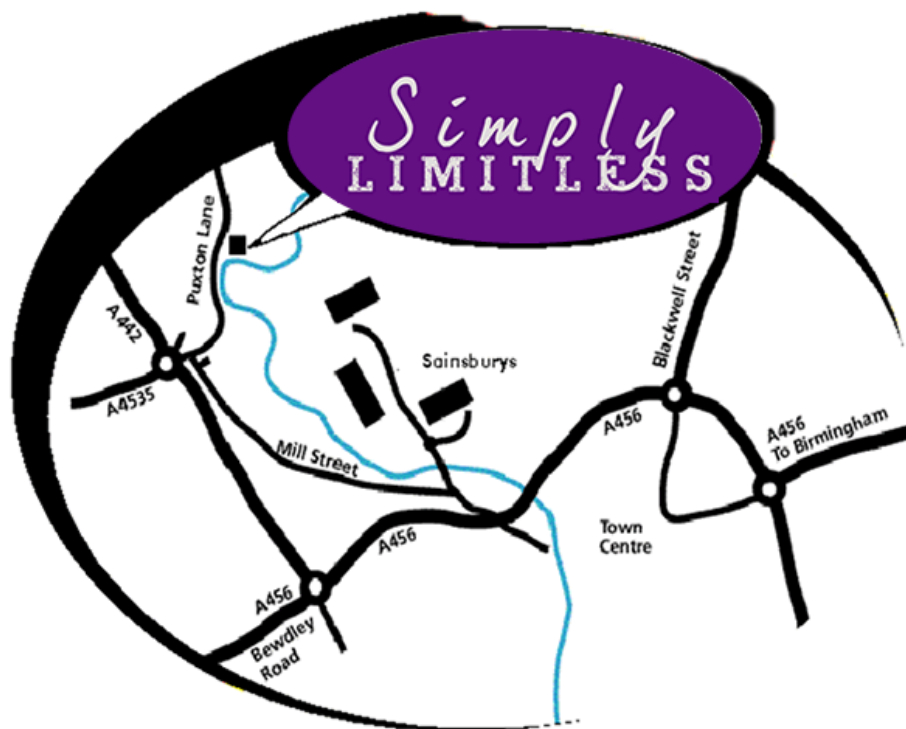

HOW TO FIND US

Simply Limitless
Townsend Works
Puxton Lane
Kidderminster
DY11 5DF

Directions:

From the North (M6/M5) . Leave the M6 at Jct 8, travel South on the M5 . Exit Jct 3 of the M5 . Follow A456 signposted Kidderminster . Continue on the A456 through Kidderminster following signs to Bridgnorth . Once on the A442, at the first roundabout take the fourth exit onto Mill Street and then immediately Puxton Lane is on the left.

From the South (M5) . Leave the M5 at Jct 6 . Follow the A449 signposted to Kidderminster . Once in Kidderminster, pick up the A442 to Bridgnorth . Follow directions as above.

From the South (M40/M42) . From the M40, join the M42 (West) signposted Worcester & Redditch . Follow the M42 until it connects with the M5 at Jct 4a & travel North . Exit Jct 3 of the M5 . Follow directions as above .